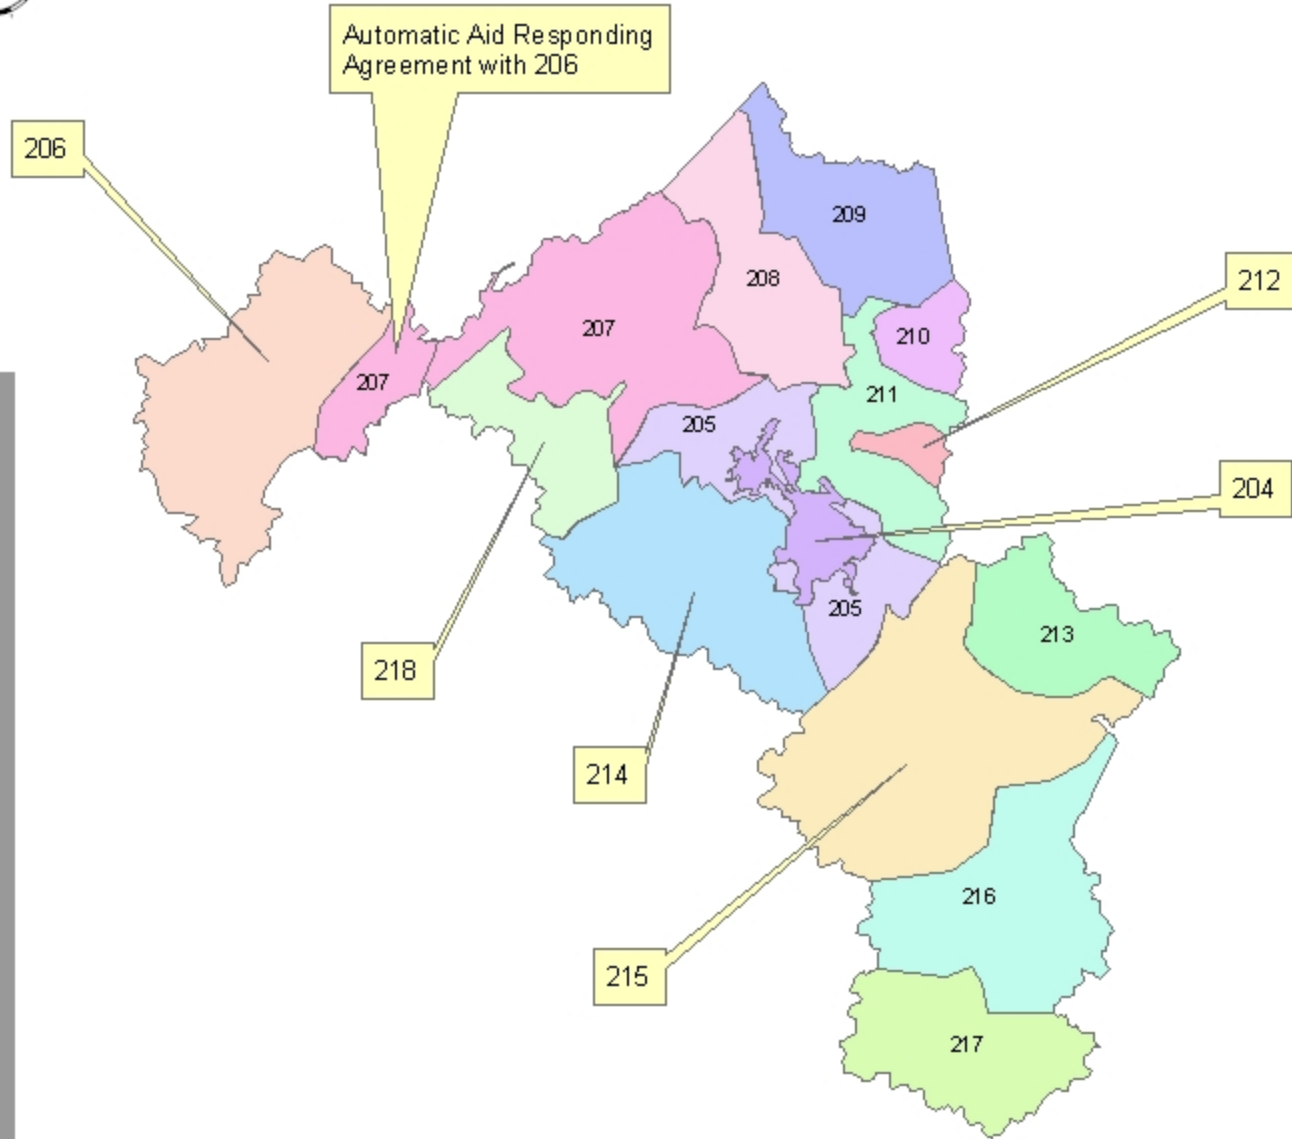

**PERRY COUNTY
E911 MAPPING**

**PERRY COUNTY ESN FIRE DEPARTMENT DISTRICTS
FOR 2009**

Legend

ESN ZONES

ESN NUMBER

- 204 - HAZARD CITY
- 205 - HAZARD COUNTY
- 206 - BUCKHORN
- 207 - GRAPVINE & CHAVIES
- 208 - LOST CREEK
- 209 - TROUBLESOME
- 210 - FISTY
- 211 - JAKES BRANCH
- 212 - LOTTS CREEK
- 213 - MCCO
- 214 - AVAWAM
- 215 - VIPER
- 216 - CORNETTSMILLE
- 217 - LEATHERWOOD
- 218 - KRYPTON

This map is designed for 911 mapping and addressing. This should not be utilized for purposes of property dispute settlement or other similar applications. The boundaries shown may be superseded by Annexations, Deannexations, Mergers, or other Transfers of Property that have not gone through the mapping process.